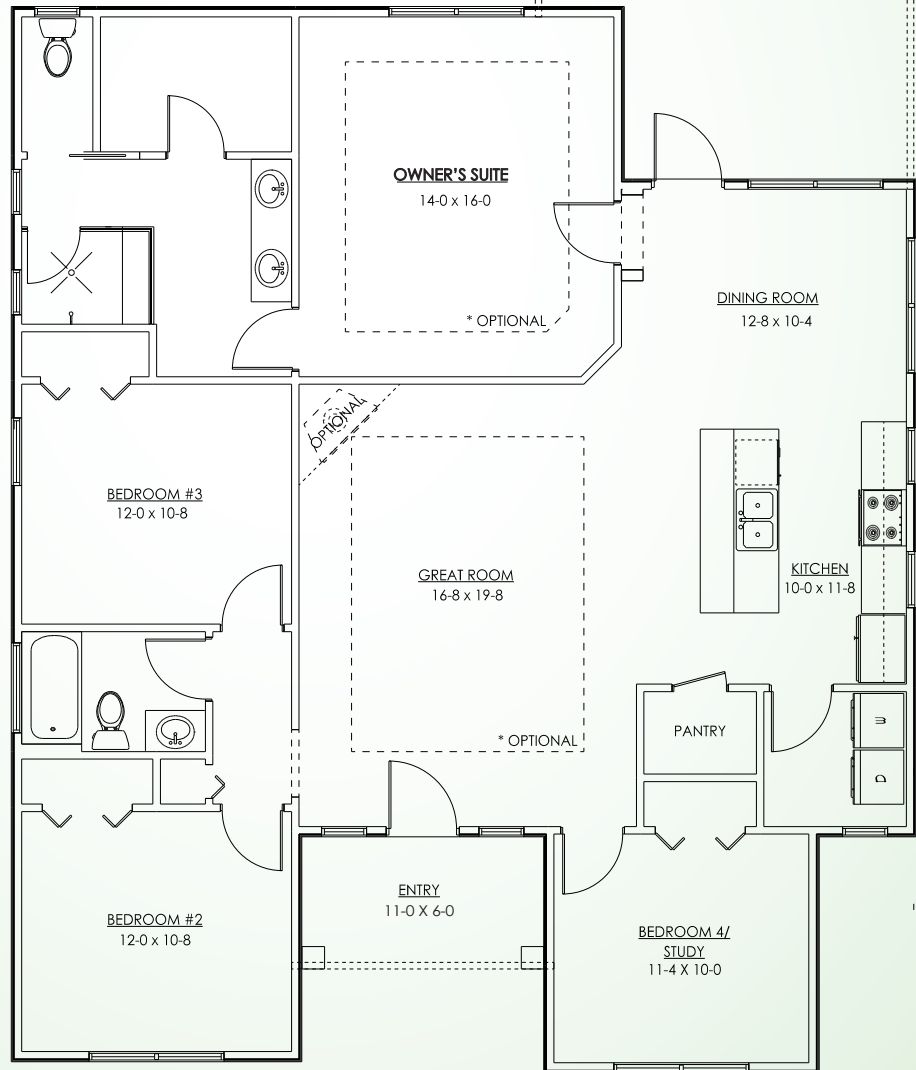

THE  
**CAMDEN**

**"B" ELEVATION**

# THE CAMDEN

LANAI  
16-10 X 17-6

## DETAILS

Bedrooms .....	4
Baths .....	2
Square Feet.....	1,620