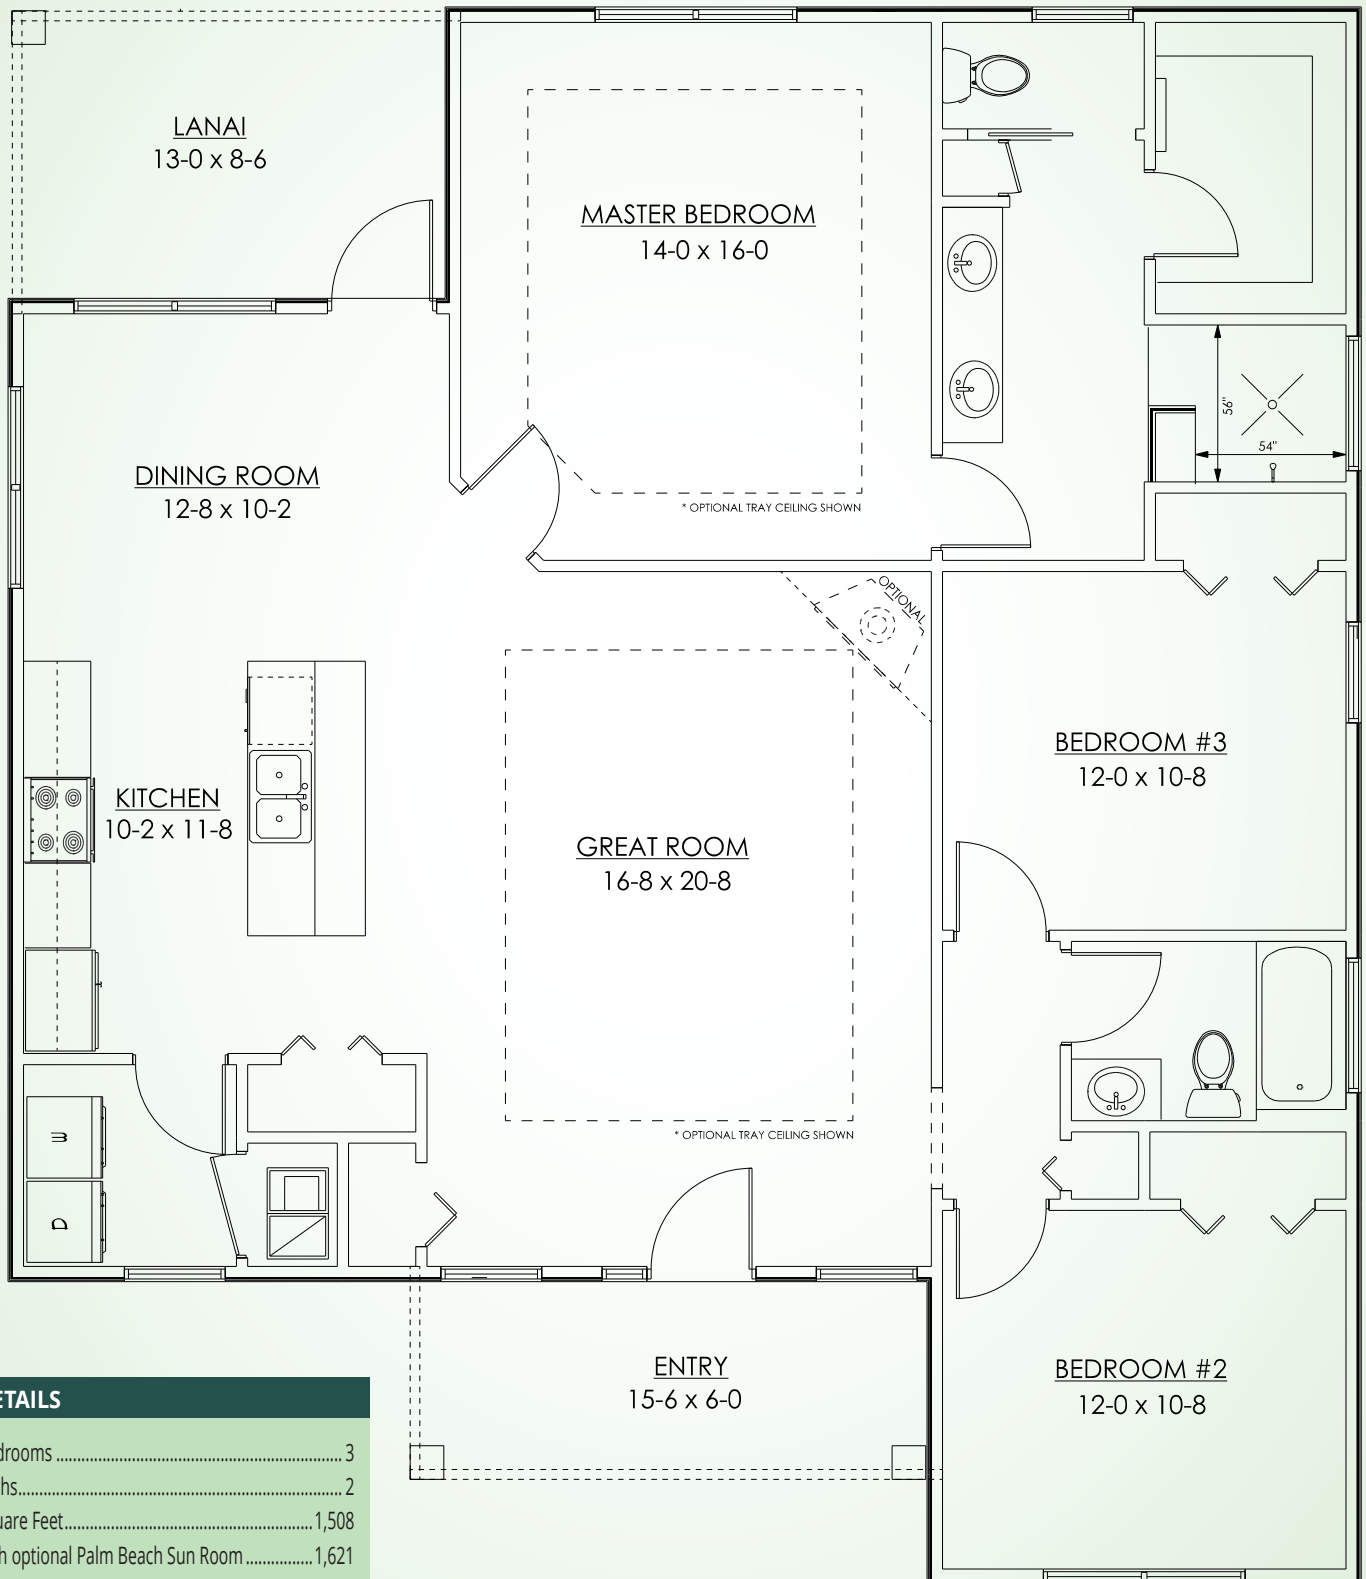

THE PRESCOTT

"A" ELEVATION

THE PRESCOTT

DETAILS	
Bedrooms	3
Baths.....	2
Square Feet.....	1,508
with optional Palm Beach Sun Room	1,621