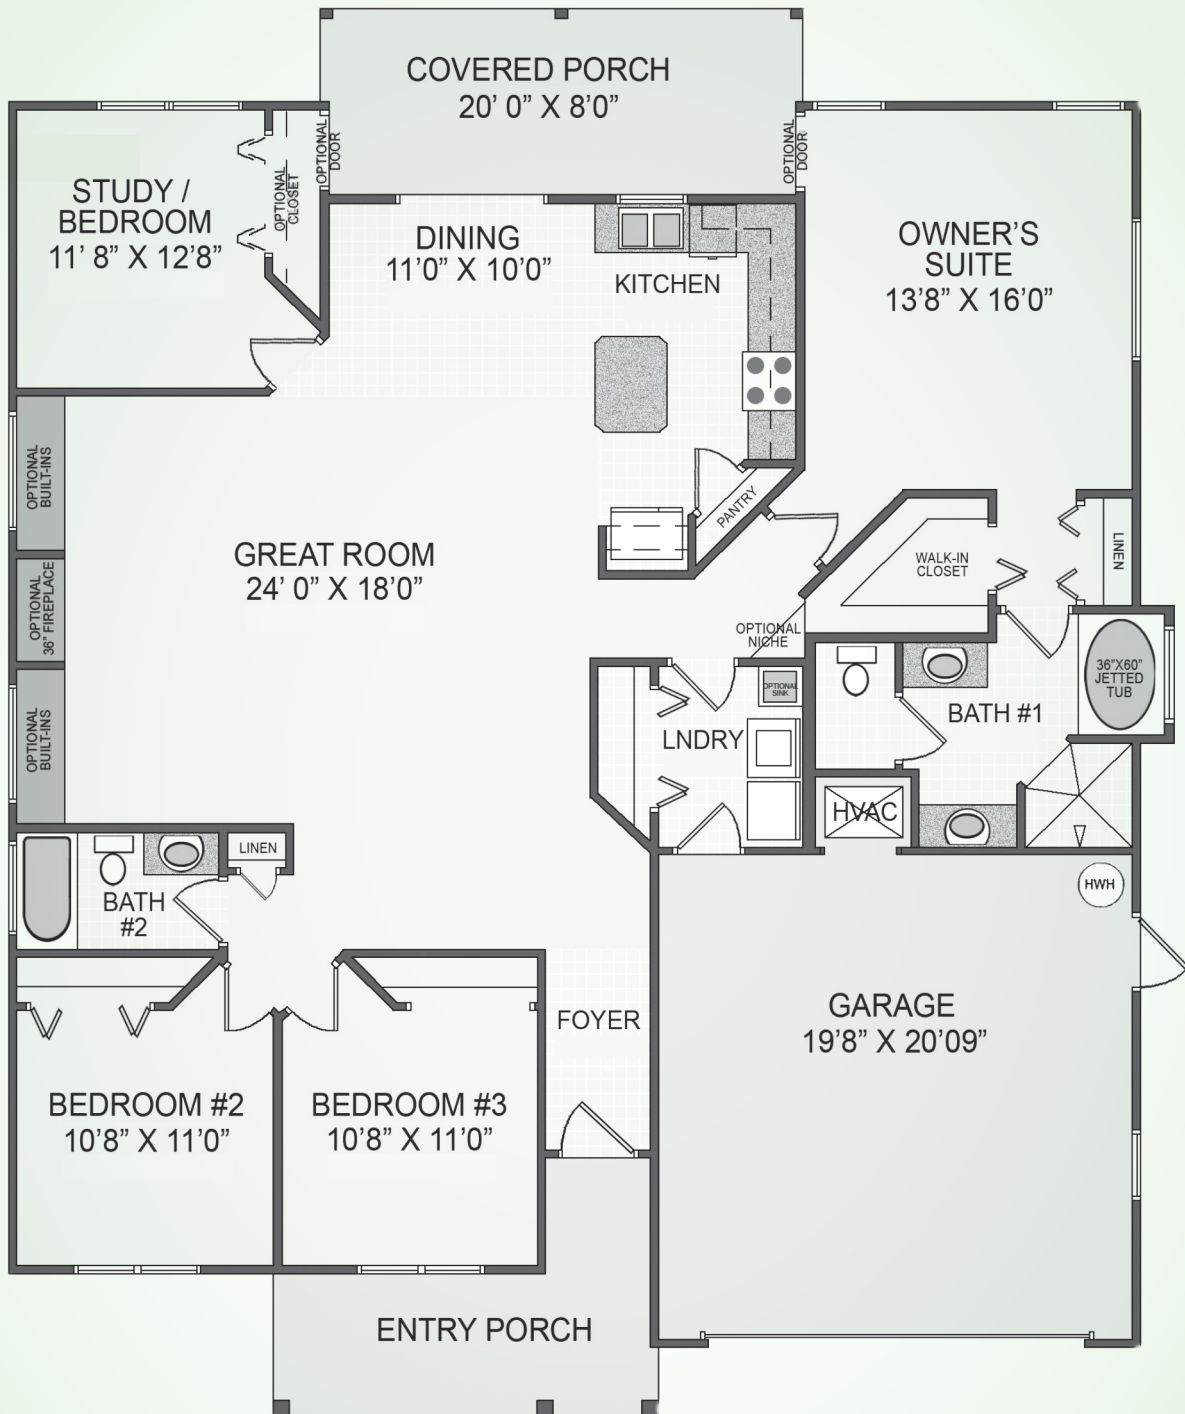

THE McCLAIN

THE McCLAIN

DETAILS

Bedrooms	3 + Study or 4
Baths	2
Square Feet	1,878
with optional Palm Beach Sun Room	2,036