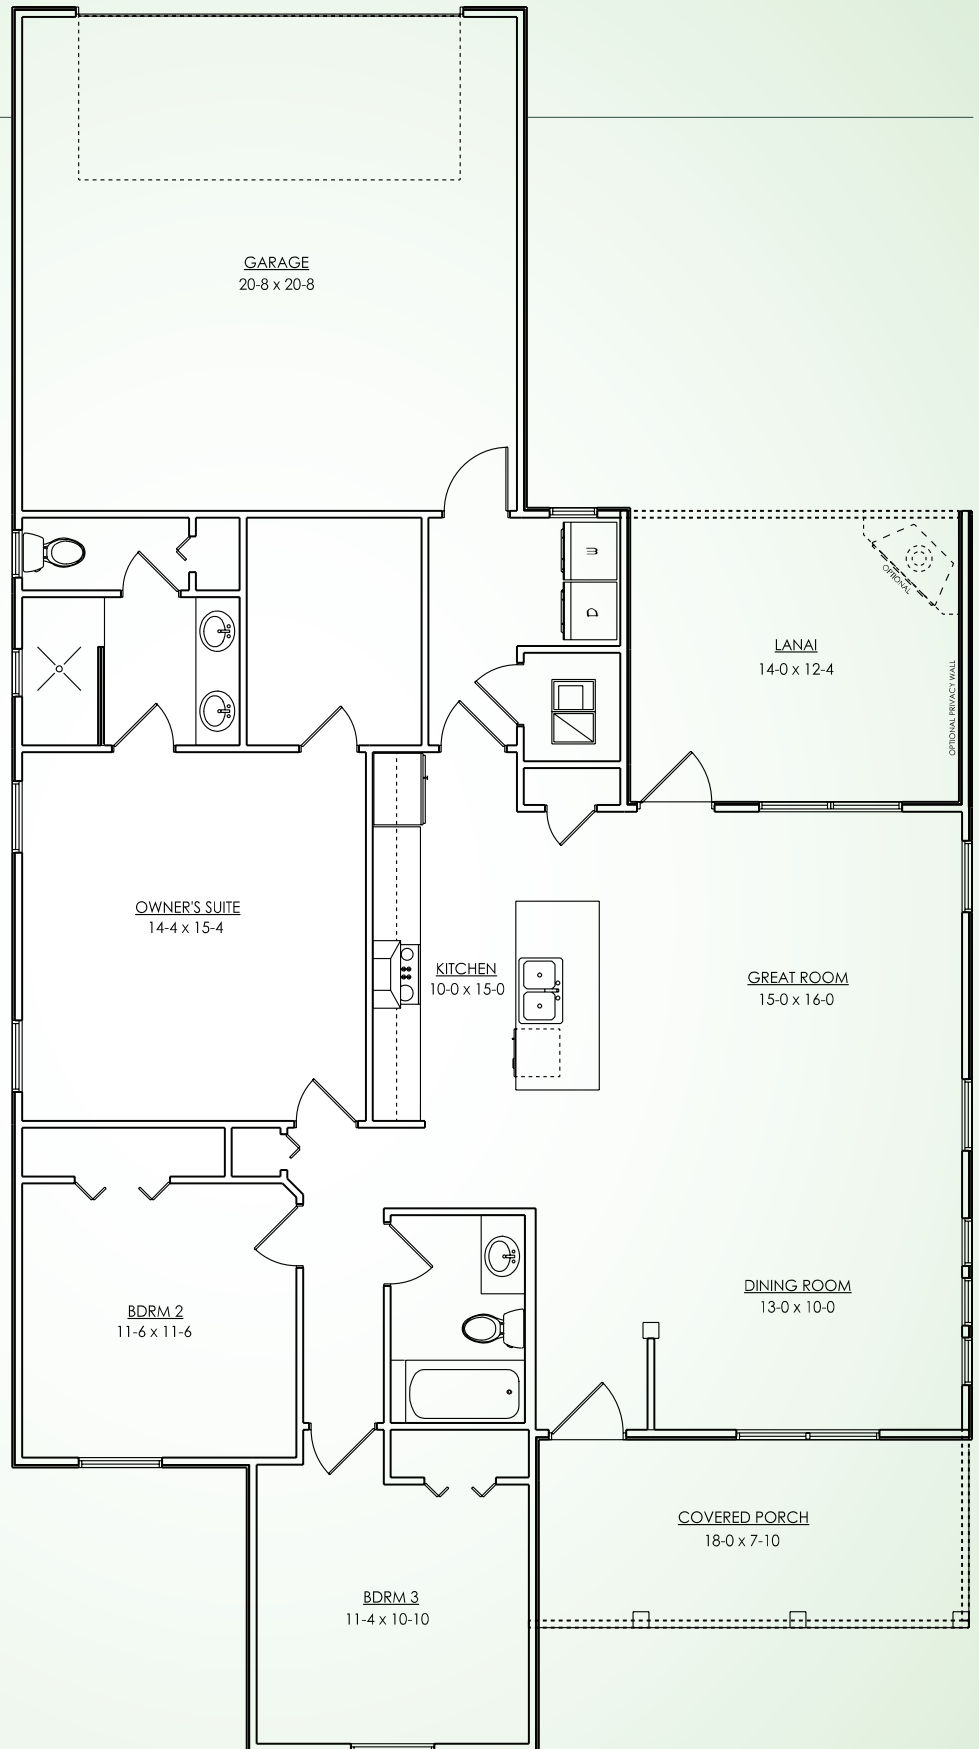

THE BRISTOL

“B” ELEVATION

THE BRISTOL

DETAILS

Bedrooms	3
Baths	2
Square Feet.....	1,570
with optional Palm Beach Sun Room	1,761